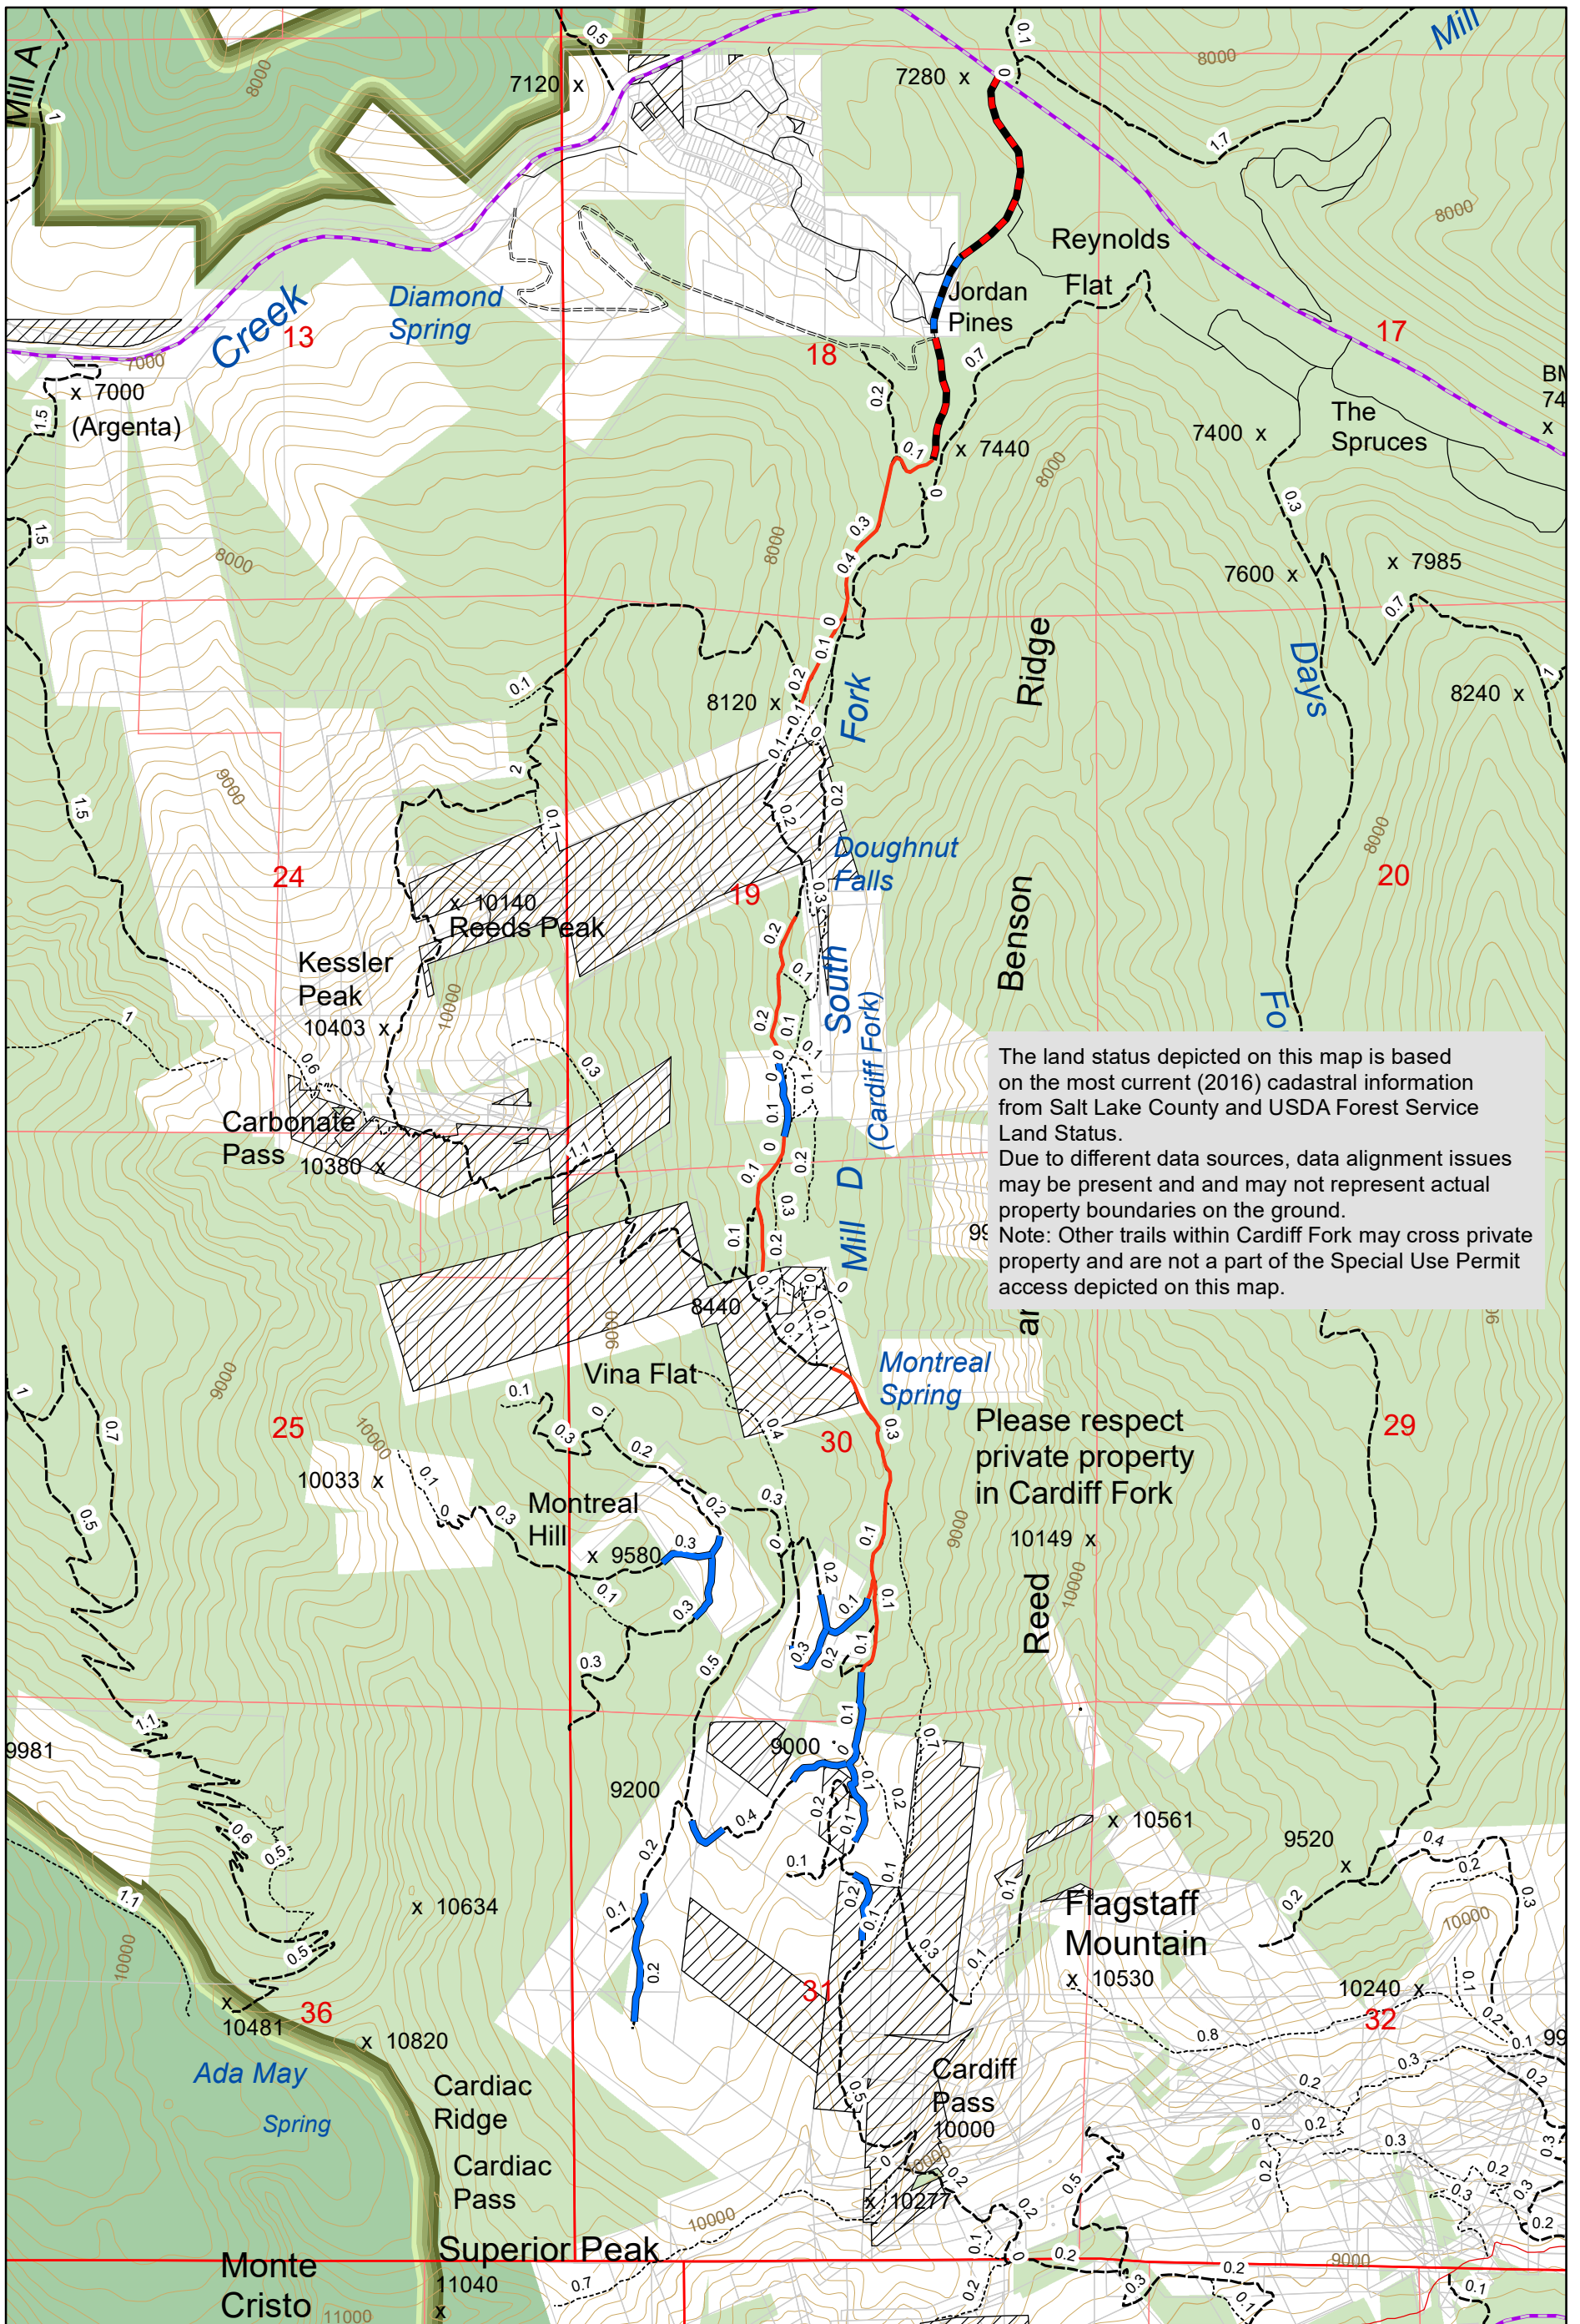

# Cardiff Fork Recreation Access 07-11-2016

Wasatch Mountain Club

The land status depicted on this map is based on the most current (2016) cadastral information from Salt Lake County and USDA Forest Service Land Status. Due to different data sources, data alignment issues may be present and may not represent actual property boundaries on the ground. Note: Other trails within Cardiff Fork may cross private property and are not a part of the Special Use Permit access depicted on this map.

Please respect private property in Cardiff Fork

0 0.15 0.3 0.6 Miles

1:18,000

NAD 1983 UTM Zone 12N Transverse Mercator

- City, County, Private Open Space
- Permitted Private Landowner Route for WINTER Motorized Access on NFS Lands
- Permitted Private Landowner Route for YEAR-ROUND motorized Access on NFS Lands
- Public Non-Motorized Access Route Across Private Property: WINTER
- Public Non-Motorized Access Route Across Private Property: YEAR-ROUND
- Private